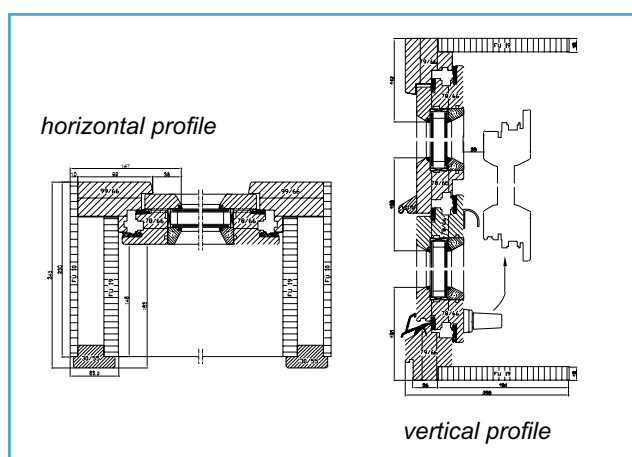

WINvsw

The new „**vertikal-sliding-window**“ made in germany

Easy to handle

WINvsw, the innovative vertical-sliding window in high german quality, is produced implementing a new invented lifting technology. The system is internationally patented. WINvsw is easy to lift (even as you sit) and fits the same high standard as a normal side-hung window.

Special feature: upper and lower sash are arranged in one level.

Your advantage: Extreme tightness as well as excellent user-friendliness

Safety

The development of the new lifting method allows the sliding-sash to stop steplessly in every position when opening: no more sticking, jamming or slipping. A big plus for aging or disabled people as well as for children.

Your advantage: High degree of security

Further Information:

ADRIK GmbH
Haeuserwaldstrasse 6-8
D-63549 Ronneburg
www.adrik.com