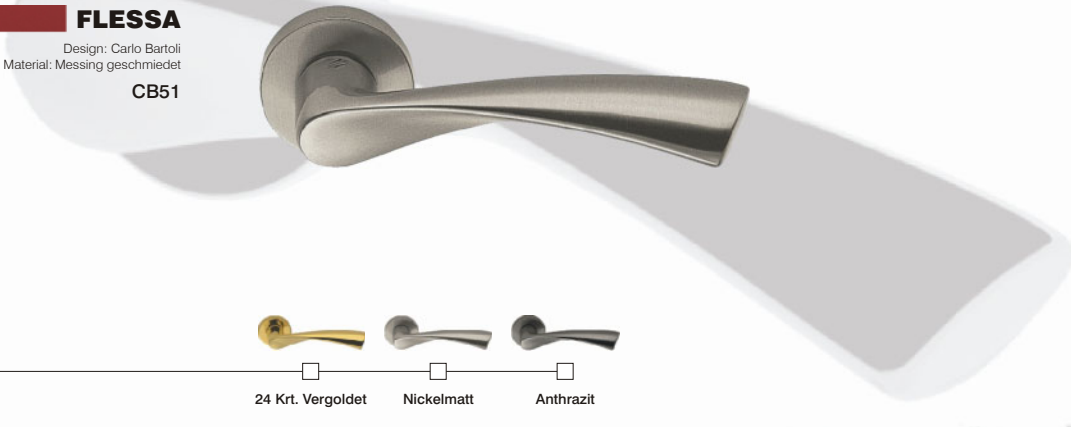

CD412

Chrom-matt Nickelmatt

FLESSA

Design: Carlo Bartoli
Material: Messing geschmiedet

CB51

24 Krt. Vergoldet Nickelmatt Anthrazit

GIRA

Design: Jasper Morrison
Material: Messing massiv